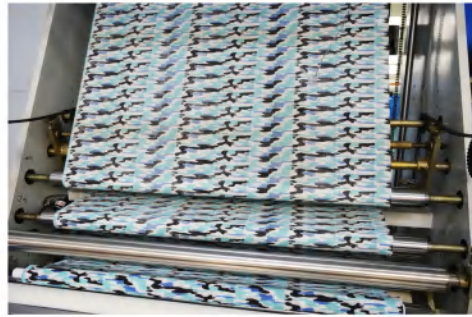

COMPANY INTRODUCTION

PRODUCTION

PRODUCTION

PRODUCTION PROCESS

PRODUCTS

Our products

迷彩
Camouflage

肤色
Skin colour

纯色
Solid color

狂野
Wild patton

爪印
Paw print

APPLICATIONS

For Sports and Medical

APPLICATIONS

For Animal Health

APPLICATIONS