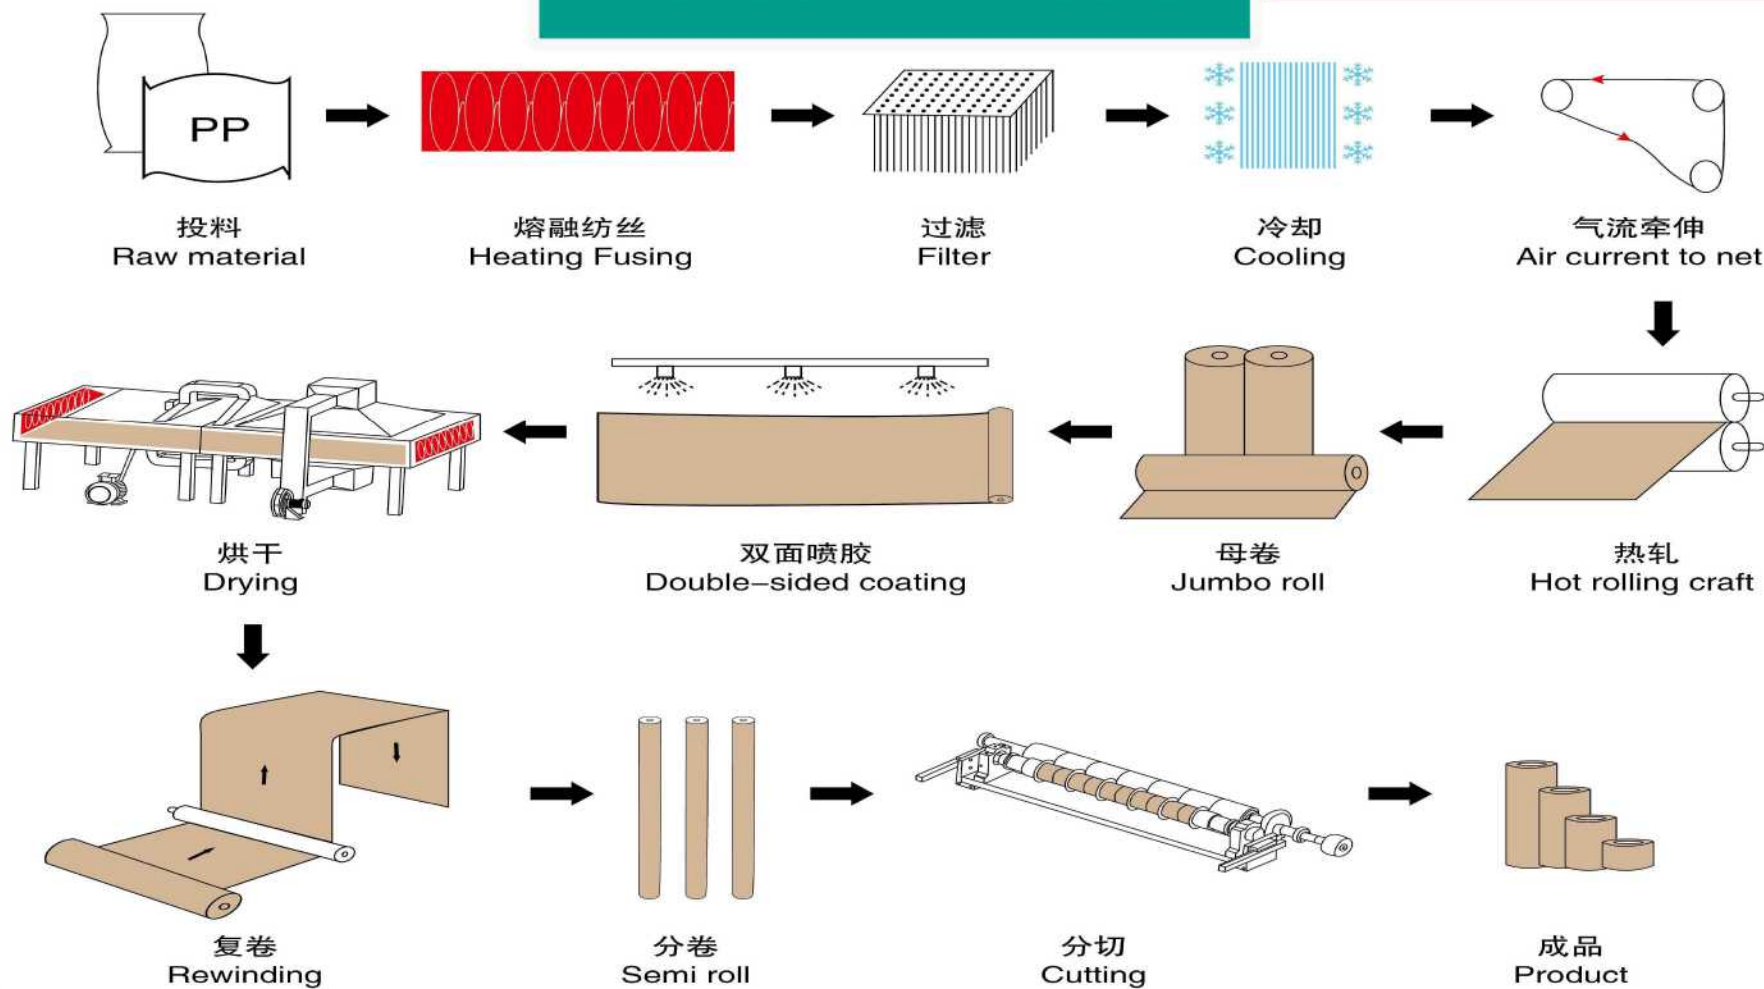

COMPANY INTRODUCTION

PRODUCTION

PRODUCTION

PRODUCTION PROCESS

PRODUCTS

Our products

迷彩
Camouflage

肤色
Skin colour

纯色
Solid color

狂野
Wild patton

爪印
Paw print

APPLICATIONS

For Sports and Medical

APPLICATIONS

For Animal Health

APPLICATIONS